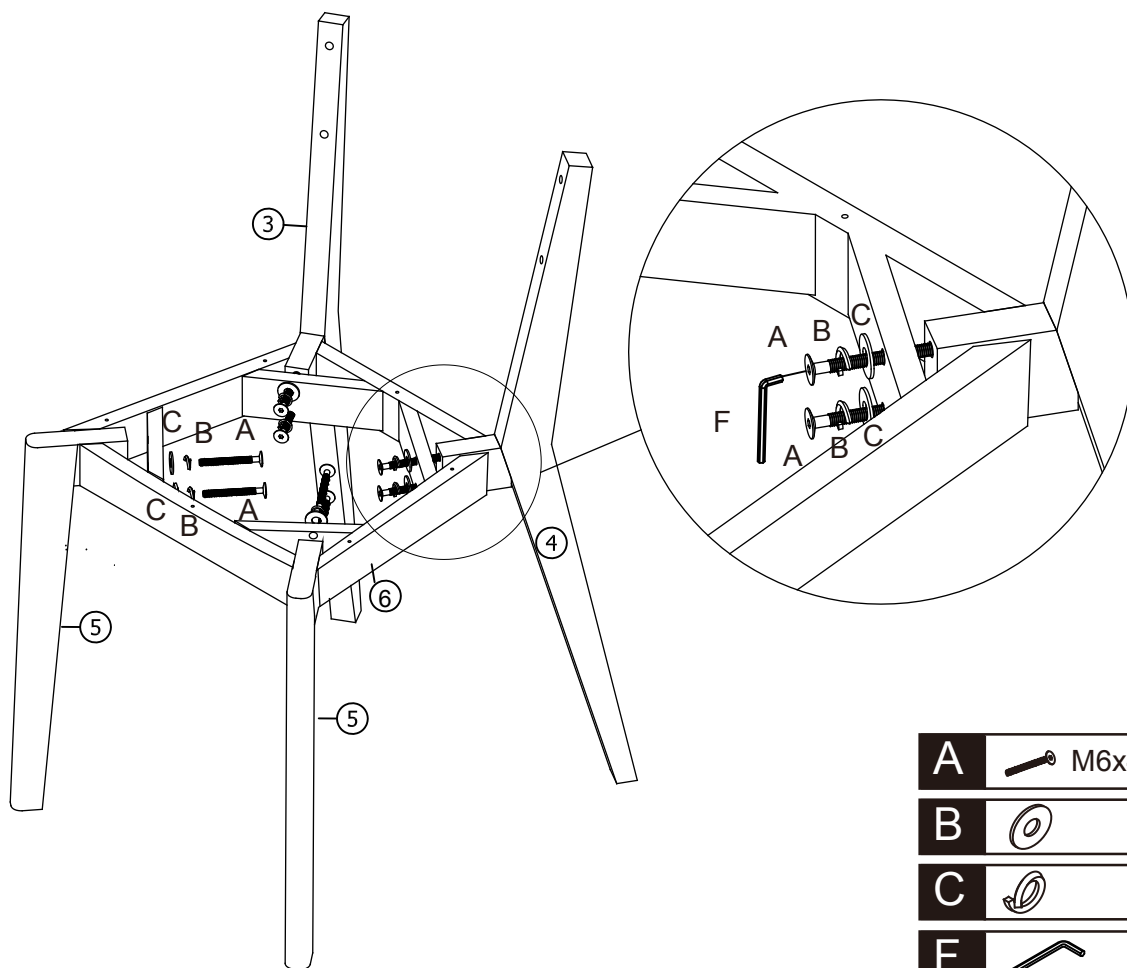

Monteringsanvisning Assembly instruction

Kasausohje, Marina-pinnatuoli

049026842

Cato

113006

113008

113011

113012

ROWICO.

Item Name:Cato chair
ART NO:113008/113006
113011/113012

ROWICO[®]
ESTABLISHED 1971

1/4

Don't use power tool

1

2

E		M6x20	4
----------	---	-------	---