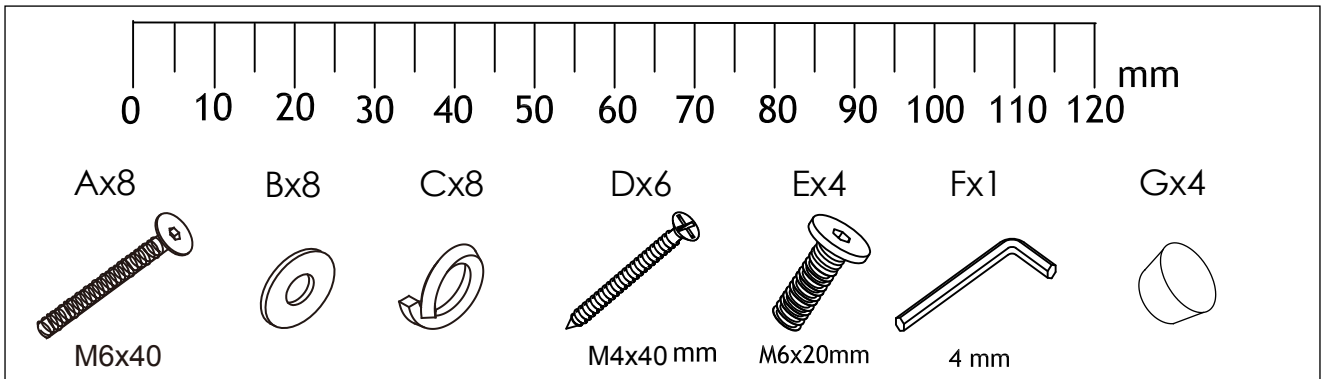

Monteringsanvisning Assembly instruction

Kasausohje, Marina-pinnatuoli

049026842

Cato

113006

113008

113011

113012

ROWICO.

Item Name:Cato chair
ART NO:113008/113006
113011/113012

ROWICO[®]
ESTABLISHED 1971

1/4

Don't use power tool

1

2

E		M6x20	4
----------	---	-------	---