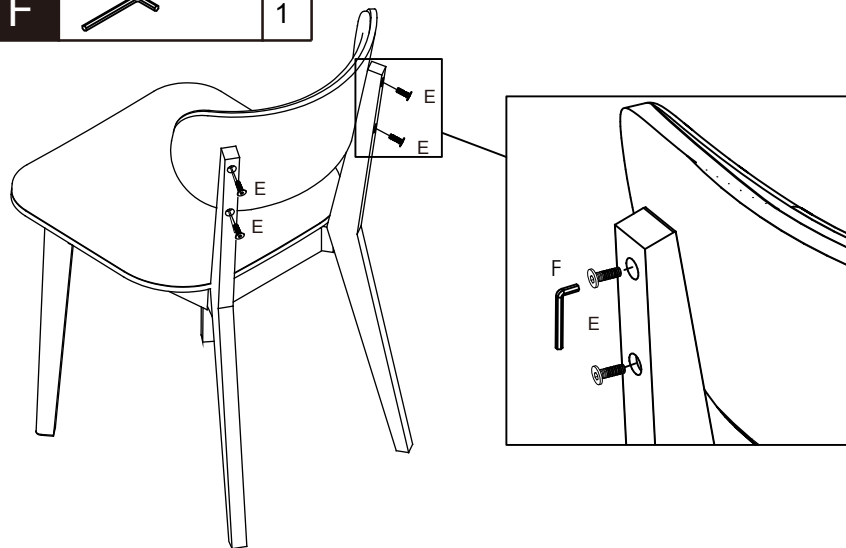

OBS!

Fäst ej täckpluggarna direkt, avvakta en tid tills att efterspänningen av skruvarna är gjord.

Notice!

Do not fasten the wooden plugs at backside of chair, until after some time, when screws are re-tightened!

Mo	Tu	We	Th	Fr	Sa	Su
1	2	3	4	5	6	7
⊗ 8	9	10	11	12	13	14
15	16	17	18	19	20	21
⊗ 22	23	24	25	26	27	28
29	30	31				

2-4 weeks/veckor

4

4/4

5

2016-3-8