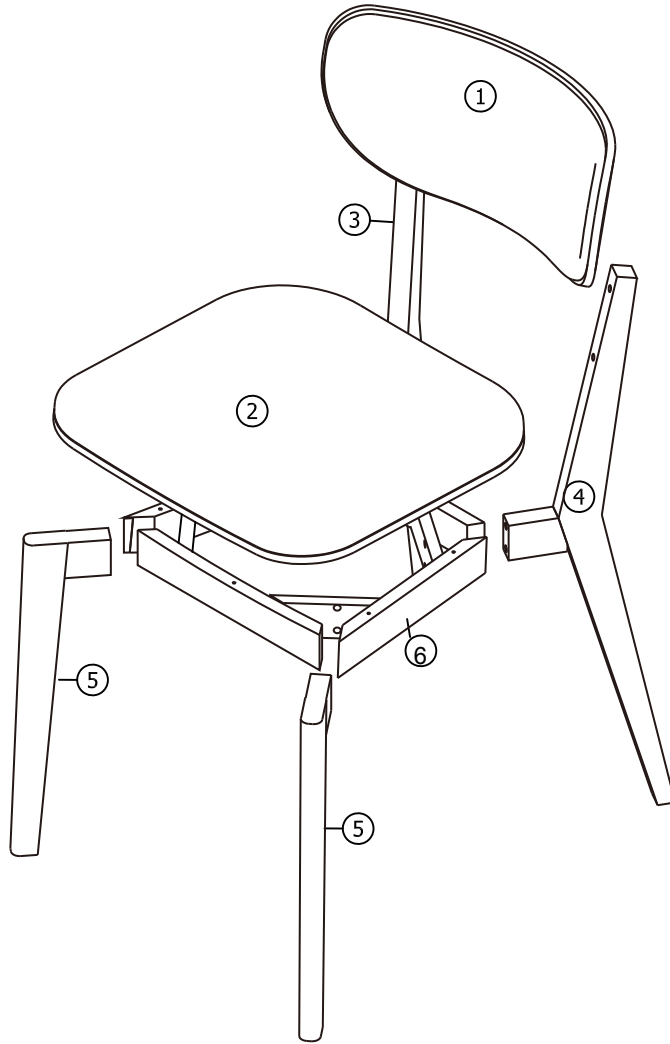

Monteringsanvisning Assembly instruction

Kasausohje, Marina-pinnatuoli

049026842

Cato

113006

113008

113011

113012

ROWICO.

Item Name:Cato chair
ART NO:113008/113006
113011/113012

ROWICO[®]
ESTABLISHED 1971

1/4

Don't use power tool

1

2

E		M6x20	4
----------	---	-------	---