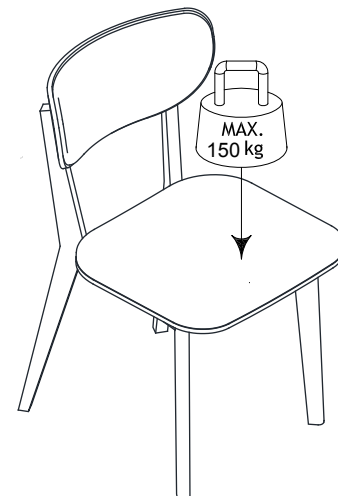

OBS!

Fäst ej täckpluggarna direkt, avvakta en tid tills att efterspänningen av skruvarna är gjord.

Notice!

Do not fasten the wooden plugs at backside of chair, until after some time, when screws are re-tightened!

Mo	Tu	We	Th	Fr	Sa	Su
1	2	3	4	5	6	7
⊗ 8	9	10	11	12	13	14
15	16	17	18	19	20	21
⊗ 22	23	24	25	26	27	28
29	30	31				

2-4 weeks/veckor

4

4/4

5

2016-3-8