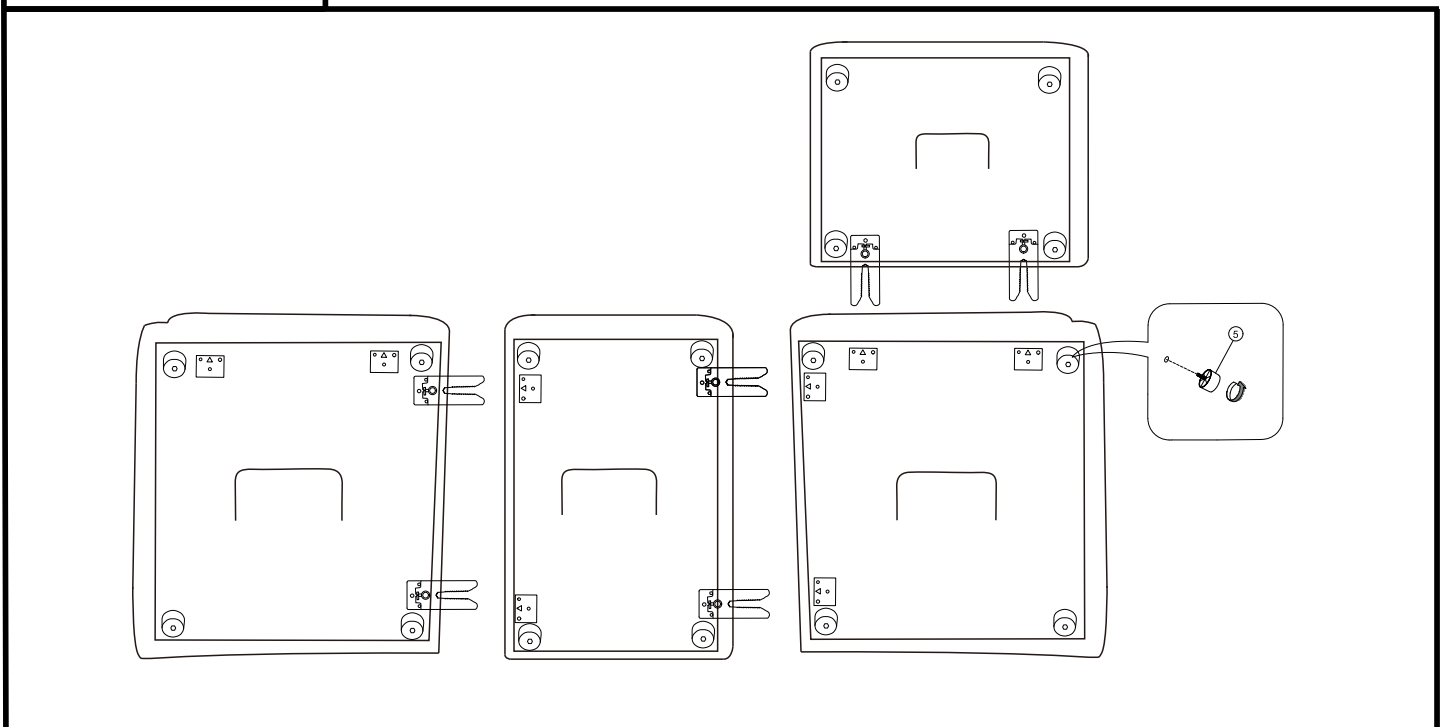

1 pc	1 pc	
2 	5 	

Material list - Hardware (Side seater 2)

2 pcs	2 pcs	12 pcs	4 pcs	1 pc
A 	B 	C  M4x25mm	D  Ø6x4.3cm	E 

Material list - Product parts (Side seater 2)

1 pc	1 pc	1 pc	
3 	5 	6 	

Material list - Hardware (Pouf)

2 pcs	6 pcs	4 pcs	1 pc
A 	C  M4x25mm	D  Ø6x4.3cm	E 

Material list - Product parts (Pouf)

1 pc	
4 	

STEP1

6 pcs	8 pcs	42 pcs	1 pc
A 	B 	C  M4x25mm	E 

STEP2

16 pcs
D  Ø6x4.3cm

STEP 3