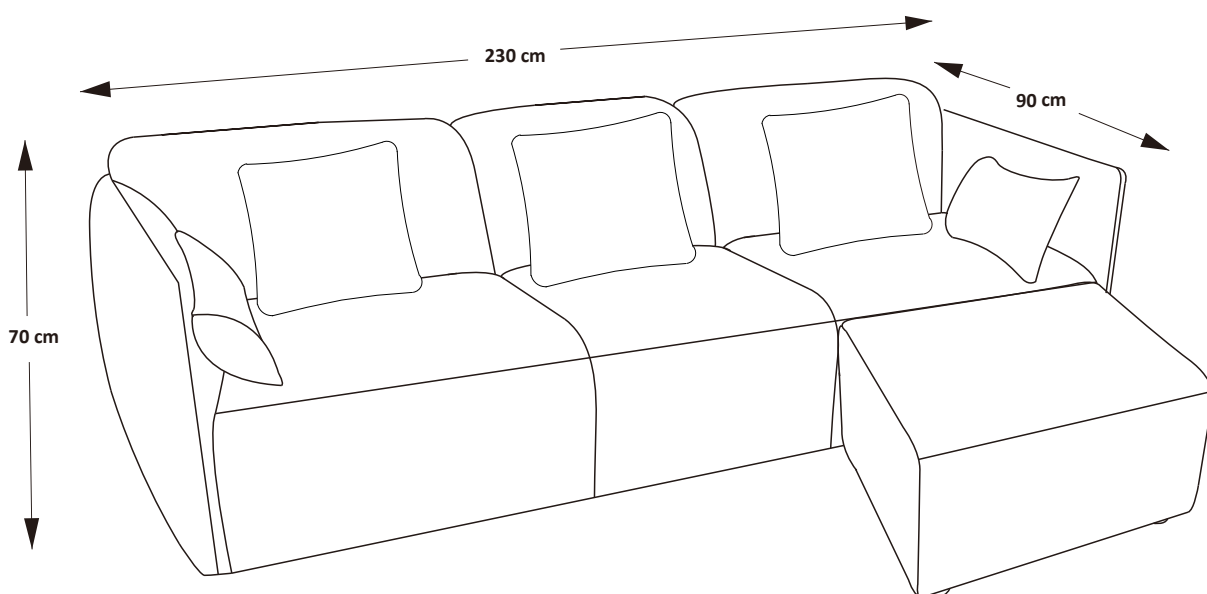

ASSEMBLY INSTRUCTION

049048843 / 049048844
049048845 / 049048846

*Casoni 3 hengen sohva/
Casoni rahi*

Stemma

IMPORTANT INFORMATION!

Please read the entire manual carefully before beginning assembly or use of this product.