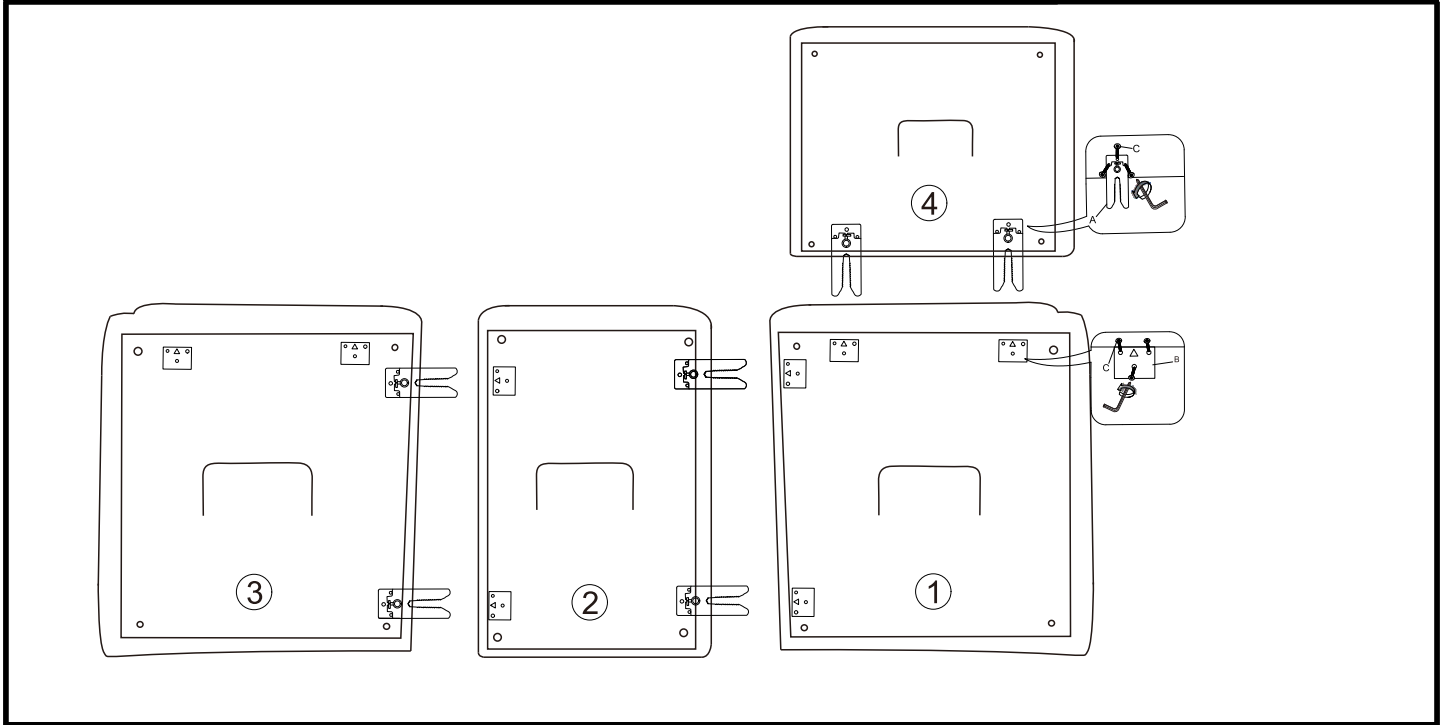

STEP1

6 pcs	8 pcs	42 pcs	1 pc
A	B	C M4x25mm	E