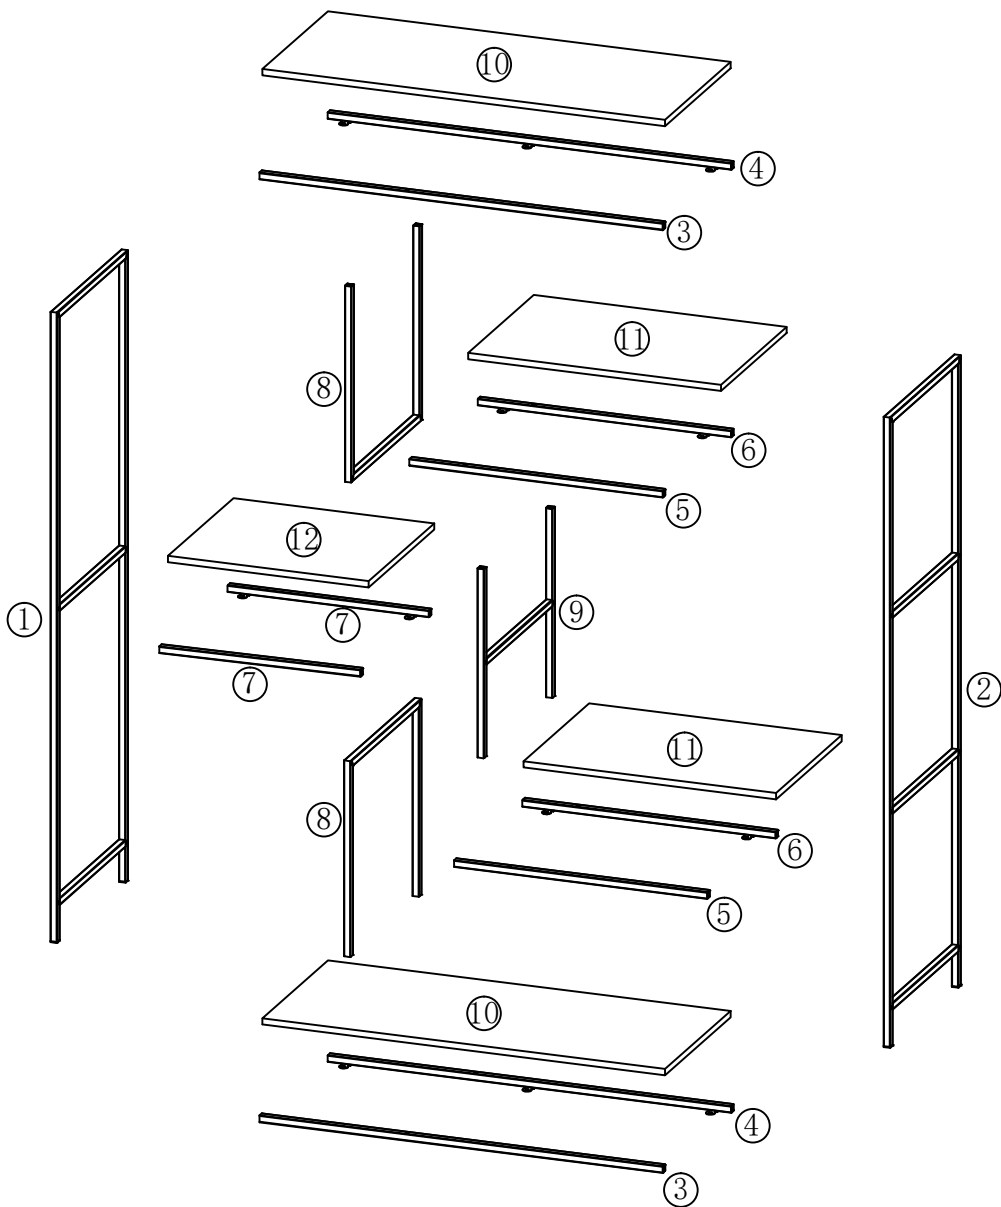

3001060 Vita shelf

A	×28	B	×24	C	×1
					
M5×24		φ4×10		M3	

1▷

A	×20	C	×1
			
M5×25		M3	

2▷

A	×4	C	×1
			
M5×25		M3	

3▷

A	×4	C	×1
			
M5×25		M3	

4▷

C	×24	
		
Ø4×10		

5▷