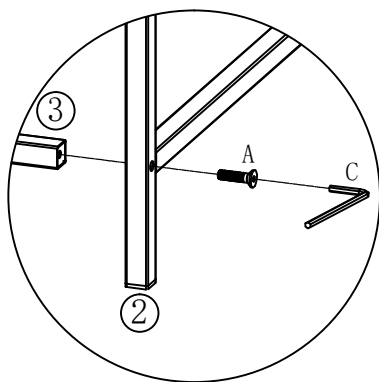

3001060 Vita shelf

A	×28	B	×24	C	×1
					
M5×24		φ4×10		M3	

1▷

A	×20	C	×1
			
M5×25		M3	

2▷

A	×4	C	×1
			
M5×25		M3	

3▷

A	×4	C	×1
			
M5×25		M3	

4▷

C	×24	
		
Ø4×10		

5▷