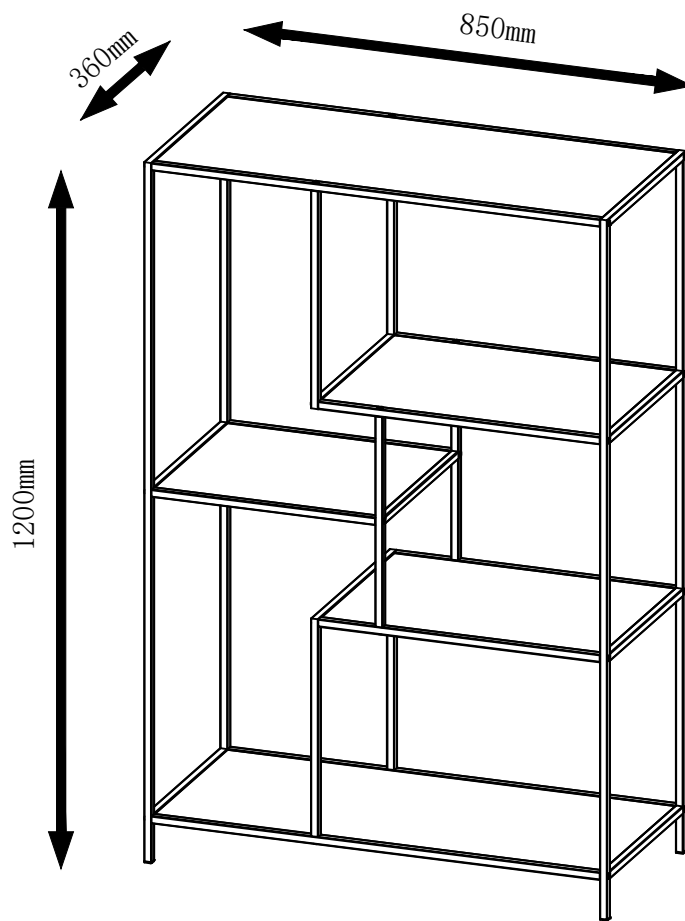

3001060 Vita shelf

A	×28	B	×24	C	×1
					
M5×24		φ4×10		M3	

1▷

A	×20	C	×1
			
M5×25		M3	

2▷

A	×4	C	×1
			
M5×25		M3	

3▷

A	×4	C	×1
			
M5×25		M3	

4▷

C	×24	
		
Ø4×10		

5▷