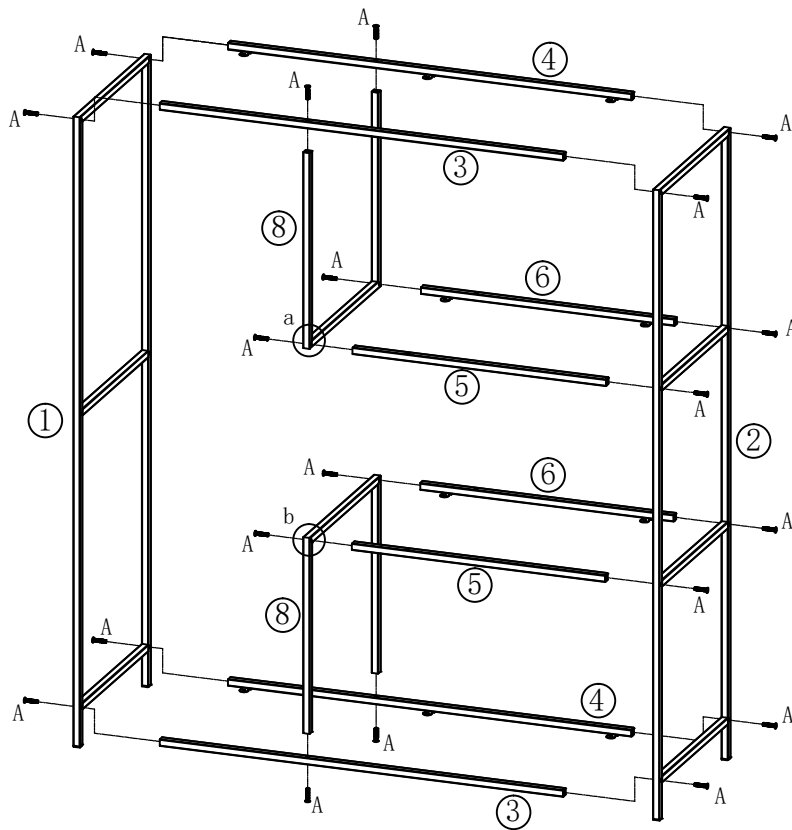

3001060 Vita shelf

A	×28	B	×24	C	×1
					
M5×24		φ4×10		M3	

1▷

A	×20	C	×1
			
M5×25		M3	

2▷

A	×4	C	×1
			
M5×25		M3	

3▷

A	×4	C	×1
			
M5×25		M3	

4▷

C	×24	
		
Ø4×10		

5▷