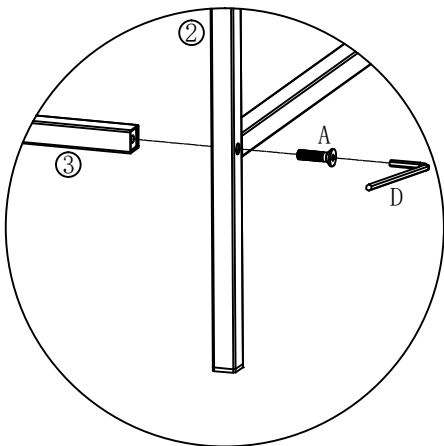

3001070 Vita 5 Tier shelf

A	×20	B	×6	C	×20
					
M5×25		M5×8		φ4×10	

D	×1	E	×2	F	×2
					
M3					

1▷

A	×20	D	×1
			
M5×25		M3	

2▷

C	×20	
		
Ø4×10		

3▷

B	×4	D	×1	E	×2	F	×2
							
M5×8		M3					

4▷