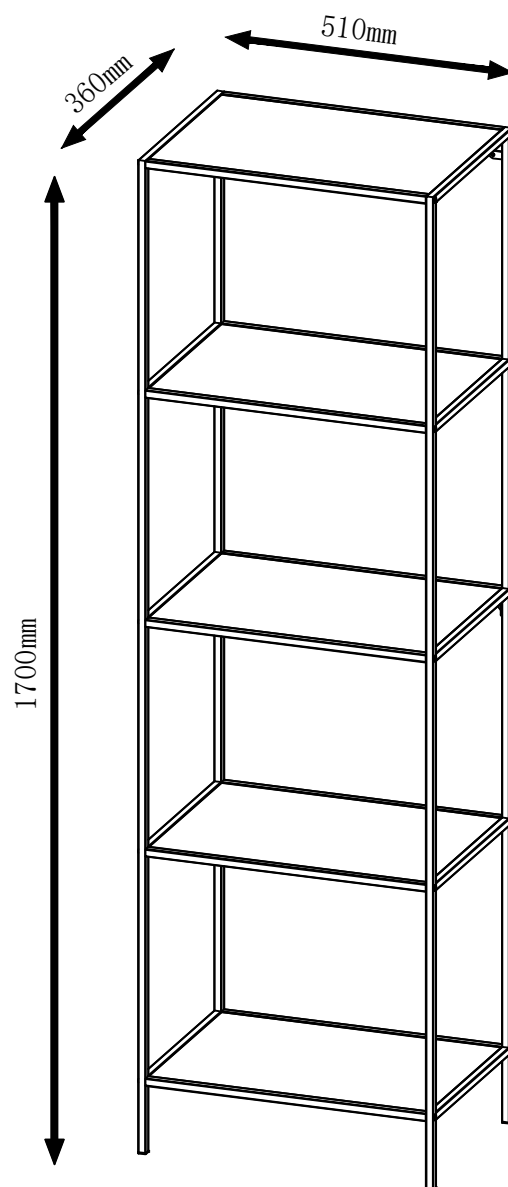

3001070 Vita 5 Tier shelf

A	×20	B	×6	C	×20
					
M5×25		M5×8		φ4×10	

D	×1	E	×2	F	×2
					
M3					

1▷

A	×20	D	×1
			
M5×25		M3	

2▷

C	×20	
		
Ø4×10		

3▷

B	×4	D	×1	E	×2	F	×2
							
M5×8		M3					

4▷