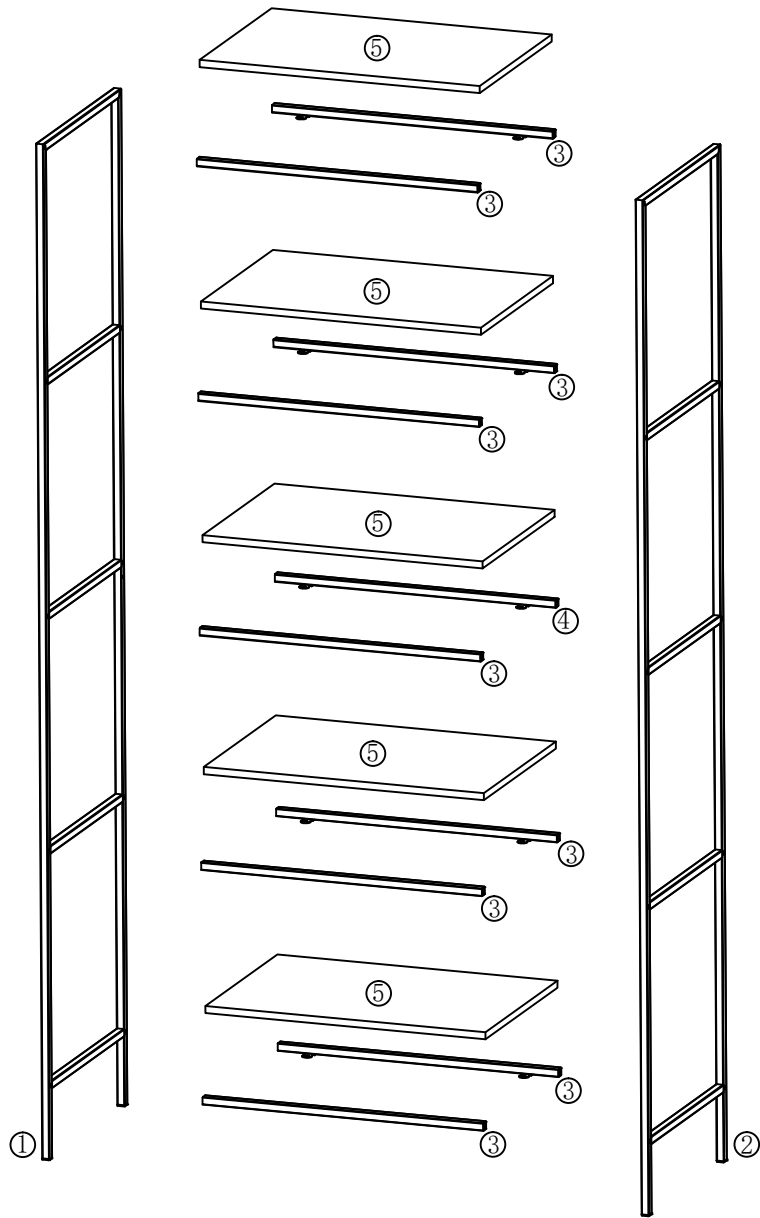

3001070 Vita 5 Tier shelf

A	×20	B	×6	C	×20
					
M5×25		M5×8		φ4×10	

D	×1	E	×2	F	×2
					
M3					

1▷

A	×20	D	×1
			
M5×25		M3	

2▷

C	×20	
		
Ø4×10		

3▷

B	×4	D	×1	E	×2	F	×2
							
M5×8		M3					

4▷