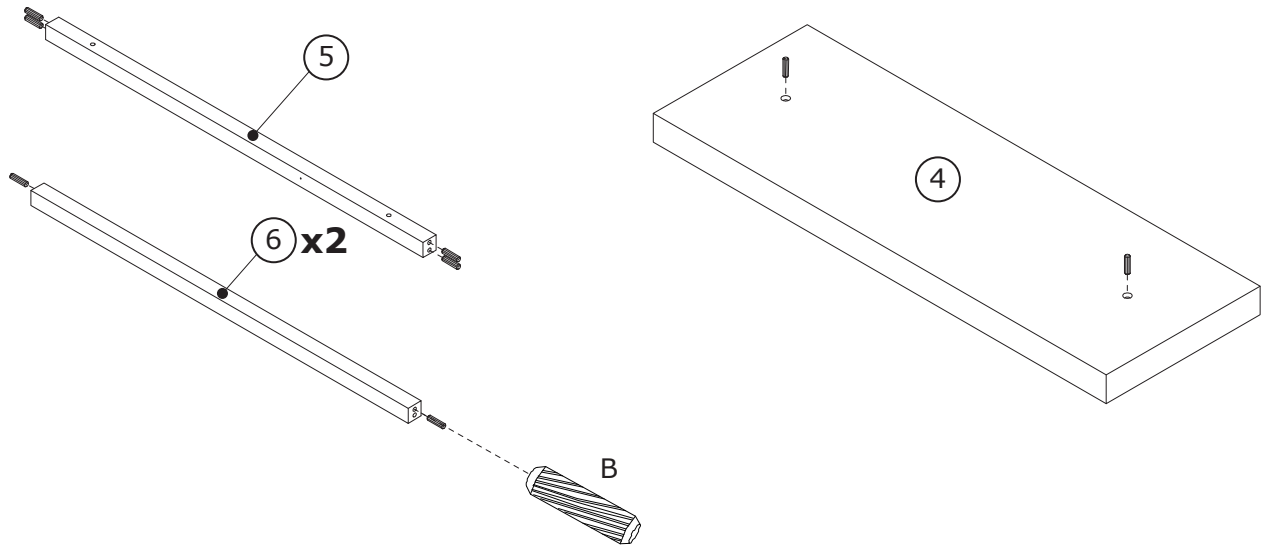

Padova Bench with Cushion  
2 Tier Grey/Black

1401090

**Box 1/1:**

455×320×32mm

1000×340×48mm

Ø15.5×972mm

Ø15.5×972mm

926×32×32mm

926×32×32mm

1

2

3

4

5

$C \times 2$  M6×72 mm	$D \times 2$  Ø10×12 mm	$F \times 1$  4 mm	
---	--	---	---

	 I	 II	 III
--	--	--	---

6

$E \times 2$  M6×38 mm	$F \times 1$  4 mm	
---	---	--

7

<p>E × 2</p>  <p>M6×38 mm</p>	<p>F × 1</p>  <p>4 mm</p>	<p>G × 4</p>  <p>30×30×2mm</p>	
--	--	---	--

8

<p>A × 6</p>  <p>25×25×15 mm</p>	<p>H × 6</p>  <p>Ø3.5×18 mm</p>		
---	--	--	---

9

<p>A × 2</p>  <p>25×25×15 mm</p>	<p>H × 10</p>  <p>Ø3.5×18 mm</p>	
---	---	---

10