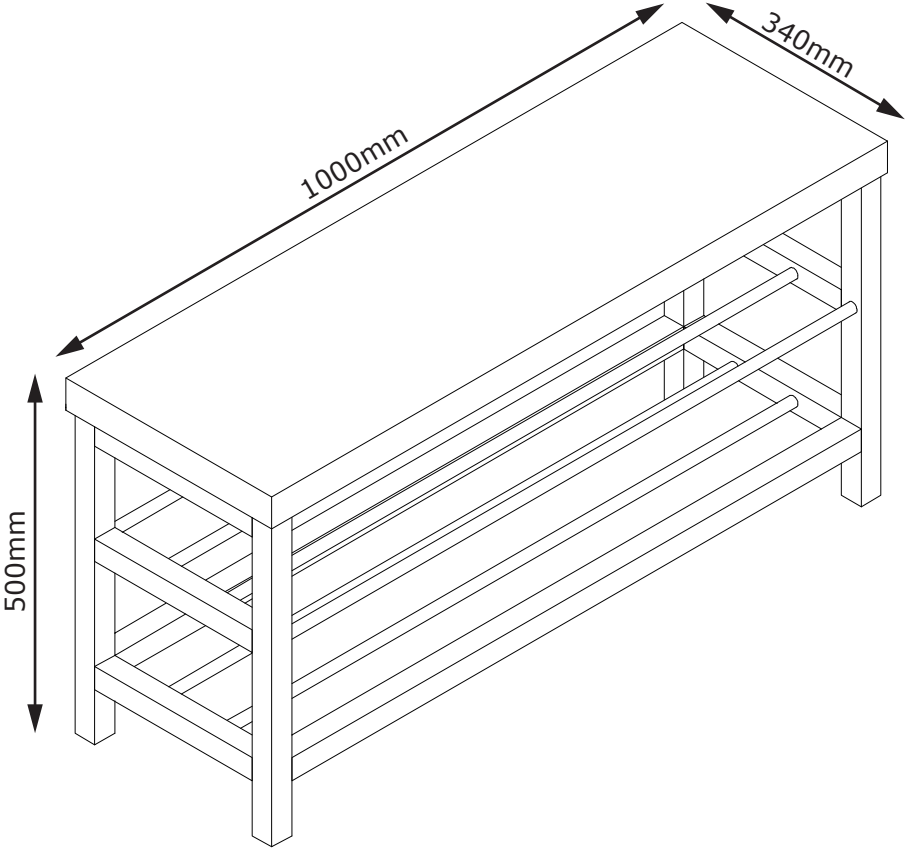

Padova Bench with Cushion  
2 Tier Grey/Black

1401090

**Box 1/1:**

455×320×32mm

1000×340×48mm

Ø15.5×972mm

Ø15.5×972mm

926×32×32mm

926×32×32mm

1

2

3

4

5

$C \times 2$  M6×72 mm	$D \times 2$  Ø10×12 mm	$F \times 1$  4 mm	
---	--	---	---

	 I	 II	 III
--	--	--	---

6

$E \times 2$  M6×38 mm	$F \times 1$  4 mm	
---	---	--

7

<p>E × 2</p>  <p>M6×38 mm</p>	<p>F × 1</p>  <p>4 mm</p>	<p>G × 4</p>  <p>30×30×2mm</p>	
--	--	---	--

8

<p>A × 6</p>  <p>25×25×15 mm</p>	<p>H × 6</p>  <p>Ø3.5×18 mm</p>		
---	--	--	---

9

<p>A × 2</p>  <p>25×25×15 mm</p>	<p>H × 10</p>  <p>Ø3.5×18 mm</p>	
---	---	---

10