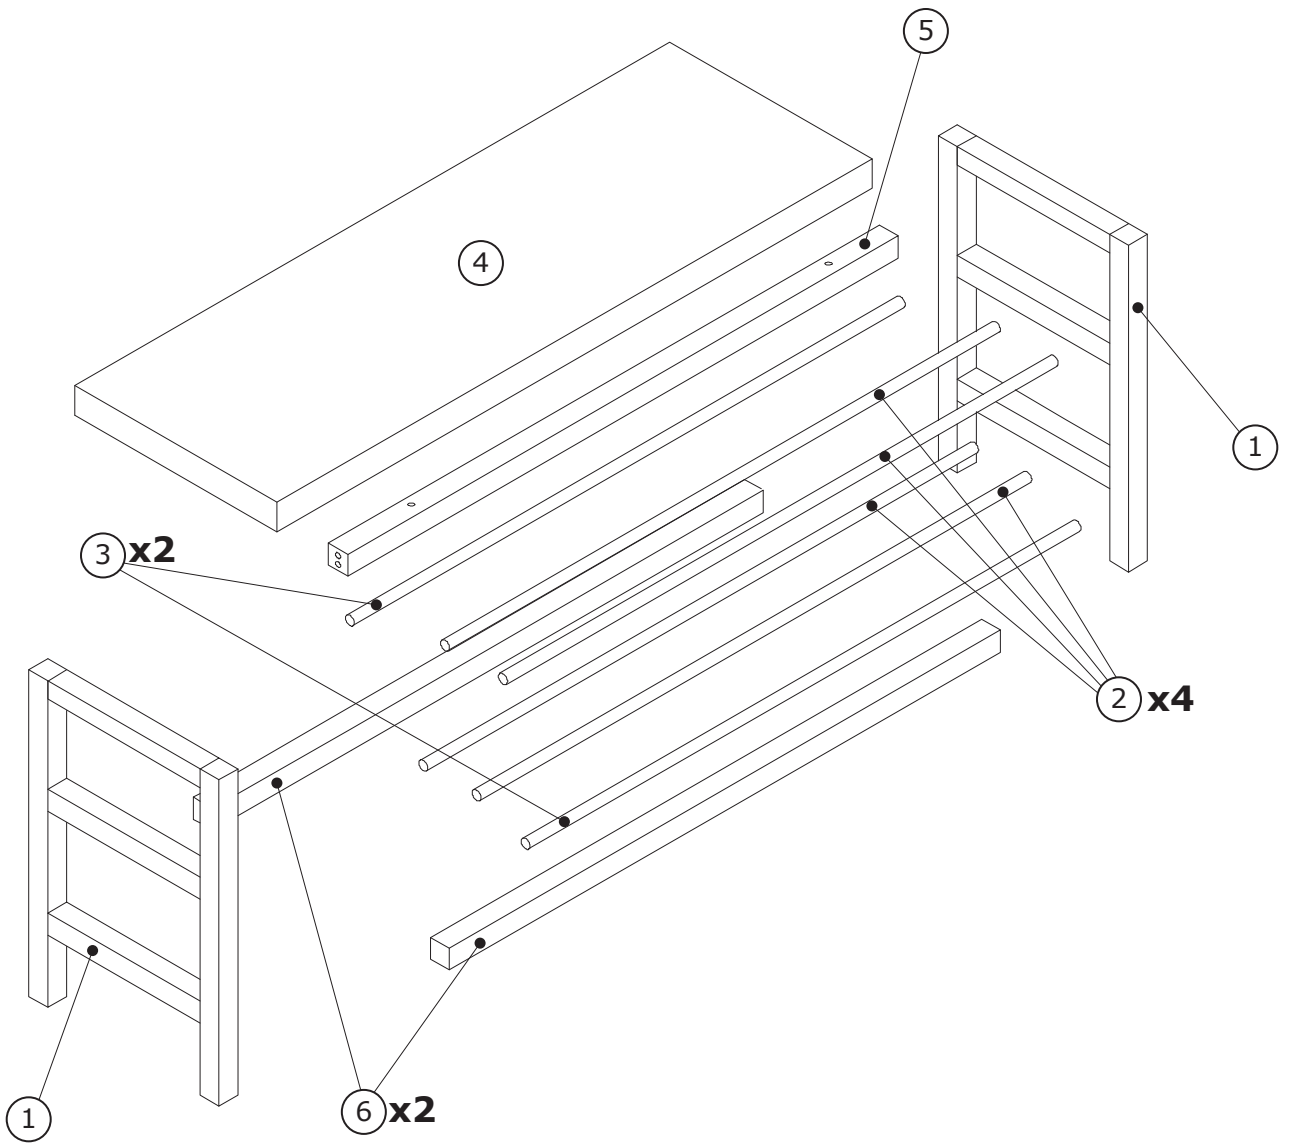

Padova Bench with Cushion  
2 Tier Grey/Black

1401090

**Box 1/1:**

455×320×32mm

1000×340×48mm

Ø15.5×972mm

Ø15.5×972mm

926×32×32mm

926×32×32mm

1

2

3

4

5

$C \times 2$  M6×72 mm	$D \times 2$  Ø10×12 mm	$F \times 1$  4 mm	
---	--	---	---

	 I	 II	 III
--	--	--	---

6

$E \times 2$  M6×38 mm	$F \times 1$  4 mm	
---	---	--

7

<p>E × 2</p>  <p>M6×38 mm</p>	<p>F × 1</p>  <p>4 mm</p>	<p>G × 4</p>  <p>30×30×2mm</p>	
--	--	---	--

8

<p>A × 6</p>  <p>25×25×15 mm</p>	<p>H × 6</p>  <p>Ø3.5×18 mm</p>		
---	--	--	---

9

<p>A × 2</p>  <p>25×25×15 mm</p>	<p>H × 10</p>  <p>Ø3.5×18 mm</p>	
---	---	---

10