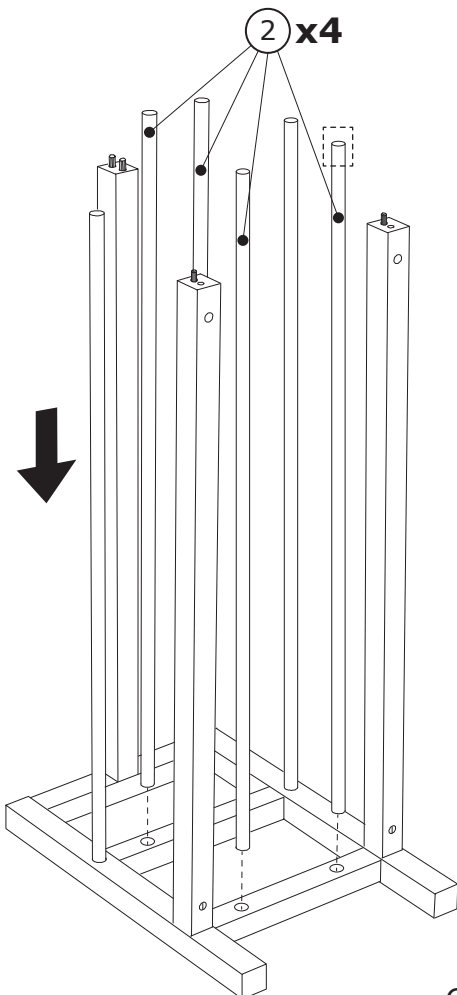

Padova Bench with Cushion  
2 Tier Grey/Black

1401090

**Box 1/1:**

455×320×32mm

1000×340×48mm

Ø15.5×972mm

Ø15.5×972mm

926×32×32mm

926×32×32mm

1

2

3

4

5

$C \times 2$  M6×72 mm	$D \times 2$  Ø10×12 mm	$F \times 1$  4 mm	
---	--	---	---

	 I	 II	 III
--	--	--	---

6

$E \times 2$  M6×38 mm	$F \times 1$  4 mm	
---	---	--

7

<p>E × 2</p>  <p>M6×38 mm</p>	<p>F × 1</p>  <p>4 mm</p>	<p>G × 4</p>  <p>30×30×2mm</p>	
--	--	---	--

8

<p>A × 6</p>  <p>25×25×15 mm</p>	<p>H × 6</p>  <p>Ø3.5×18 mm</p>		
---	--	--	---

9

<p>A × 2</p>  <p>25×25×15 mm</p>	<p>H × 10</p>  <p>Ø3.5×18 mm</p>	
---	---	---

10