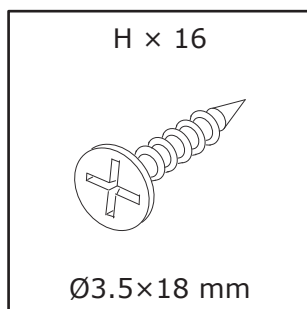

Padova Bench with Cushion  
2 Tier Grey/Black

1401090

**Box 1/1:**

455×320×32mm

1000×340×48mm

Ø15.5×972mm

Ø15.5×972mm

926×32×32mm

926×32×32mm

1

2

3

4

5

$C \times 2$  M6×72 mm	$D \times 2$  Ø10×12 mm	$F \times 1$  4 mm	
---	--	---	---

	 I	 II	 III
--	--	--	---

6

$E \times 2$  M6×38 mm	$F \times 1$  4 mm	
---	---	--

7

<p>E × 2</p>  <p>M6×38 mm</p>	<p>F × 1</p>  <p>4 mm</p>	<p>G × 4</p>  <p>30×30×2mm</p>	
--	--	---	--

8

<p>A × 6</p>  <p>25×25×15 mm</p>	<p>H × 6</p>  <p>Ø3.5×18 mm</p>		
---	--	--	---

9

<p>A × 2</p>  <p>25×25×15 mm</p>	<p>H × 10</p>  <p>Ø3.5×18 mm</p>	
---	---	---

10