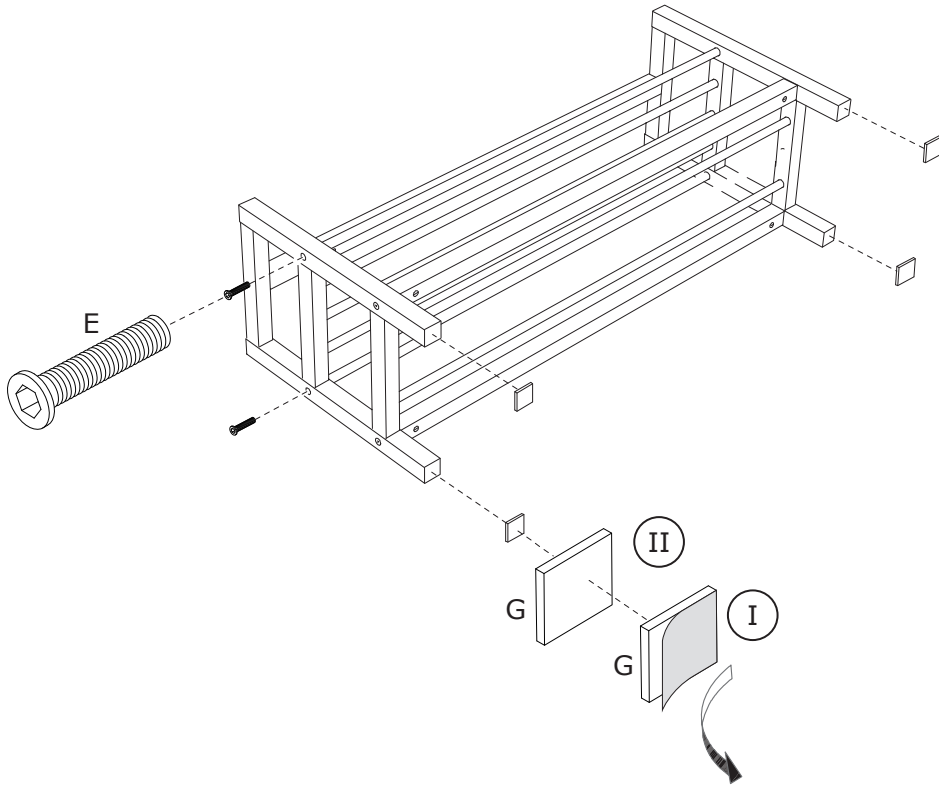

Padova Bench with Cushion  
2 Tier Grey/Black

1401090

**Box 1/1:**

455×320×32mm

1000×340×48mm

Ø15.5×972mm

Ø15.5×972mm

926×32×32mm

926×32×32mm

1

2

3

4

5

$C \times 2$  M6×72 mm	$D \times 2$  Ø10×12 mm	$F \times 1$  4 mm	
---	--	---	---

	 I	 II	 III
--	--	--	---

6

$E \times 2$  M6×38 mm	$F \times 1$  4 mm	
---	---	--

7

<p>E × 2</p>  <p>M6×38 mm</p>	<p>F × 1</p>  <p>4 mm</p>	<p>G × 4</p>  <p>30×30×2mm</p>	
--	--	---	--

8

<p>A × 6</p>  <p>25×25×15 mm</p>	<p>H × 6</p>  <p>Ø3.5×18 mm</p>		
---	--	--	---

9

<p>A × 2</p>  <p>25×25×15 mm</p>	<p>H × 10</p>  <p>Ø3.5×18 mm</p>	
---	---	---

10