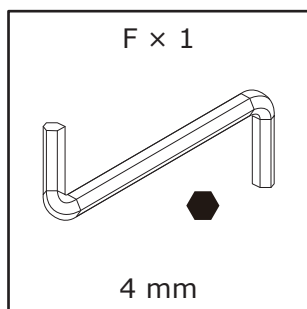

Padova Bench with Cushion  
2 Tier Grey/Black

1401090

**Box 1/1:**

455×320×32mm

1000×340×48mm

Ø15.5×972mm

Ø15.5×972mm

926×32×32mm

926×32×32mm

1

2

3

4

5

$C \times 2$  M6×72 mm	$D \times 2$  Ø10×12 mm	$F \times 1$  4 mm	
---	--	---	---

	 I	 II	 III
--	--	--	---

6

$E \times 2$  M6×38 mm	$F \times 1$  4 mm	
---	---	--

7

<p>E × 2</p>  <p>M6×38 mm</p>	<p>F × 1</p>  <p>4 mm</p>	<p>G × 4</p>  <p>30×30×2mm</p>	
--	--	---	--

8

<p>A × 6</p>  <p>25×25×15 mm</p>	<p>H × 6</p>  <p>Ø3.5×18 mm</p>		
---	--	--	---

9

<p>A × 2</p>  <p>25×25×15 mm</p>	<p>H × 10</p>  <p>Ø3.5×18 mm</p>	
---	---	---

10