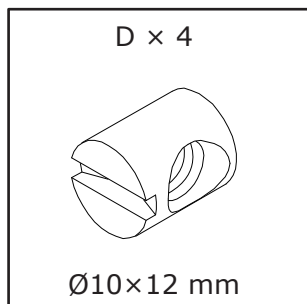

Padova Bench with Cushion  
2 Tier Grey/Black

1401090

**Box 1/1:**

455×320×32mm

1000×340×48mm

Ø15.5×972mm

Ø15.5×972mm

926×32×32mm

926×32×32mm

1

2

3

4

5

$C \times 2$  M6×72 mm	$D \times 2$  Ø10×12 mm	$F \times 1$  4 mm	
---	--	---	---

	 I	 II	 III
--	--	--	---

6

$E \times 2$  M6×38 mm	$F \times 1$  4 mm	
---	---	--

7

<p>E × 2</p>  <p>M6×38 mm</p>	<p>F × 1</p>  <p>4 mm</p>	<p>G × 4</p>  <p>30×30×2mm</p>	
--	--	---	--

8

<p>A × 6</p>  <p>25×25×15 mm</p>	<p>H × 6</p>  <p>Ø3.5×18 mm</p>		
---	--	--	---

9

<p>A × 2</p>  <p>25×25×15 mm</p>	<p>H × 10</p>  <p>Ø3.5×18 mm</p>	
---	---	---

10