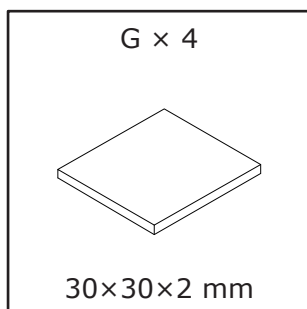

Padova Bench with Cushion  
2 Tier Grey/Black

1401090

**Box 1/1:**

455×320×32mm

1000×340×48mm

Ø15.5×972mm

Ø15.5×972mm

926×32×32mm

926×32×32mm

1

2

3

4

5

$C \times 2$  M6×72 mm	$D \times 2$  Ø10×12 mm	$F \times 1$  4 mm	
---	--	---	---

	 I	 II	 III
--	--	--	---

6

$E \times 2$  M6×38 mm	$F \times 1$  4 mm	
---	---	--

7

<p>E × 2</p>  <p>M6×38 mm</p>	<p>F × 1</p>  <p>4 mm</p>	<p>G × 4</p>  <p>30×30×2mm</p>	
--	--	---	--

8

<p>A × 6</p>  <p>25×25×15 mm</p>	<p>H × 6</p>  <p>Ø3.5×18 mm</p>		
---	--	--	---

9

<p>A × 2</p>  <p>25×25×15 mm</p>	<p>H × 10</p>  <p>Ø3.5×18 mm</p>	
---	---	---

10