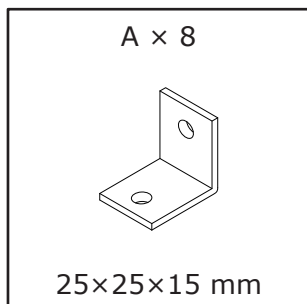

Padova Bench with Cushion  
2 Tier Grey/Black

1401090

**Box 1/1:**

455×320×32mm

1000×340×48mm

Ø15.5×972mm

Ø15.5×972mm

926×32×32mm

926×32×32mm

1

2

3

4

5

$C \times 2$  M6×72 mm	$D \times 2$  Ø10×12 mm	$F \times 1$  4 mm	
---	--	---	---

	 I	 II	 III
--	--	--	---

6

$E \times 2$  M6×38 mm	$F \times 1$  4 mm	
---	---	--

7

<p>E × 2</p>  <p>M6×38 mm</p>	<p>F × 1</p>  <p>4 mm</p>	<p>G × 4</p>  <p>30×30×2mm</p>	
--	--	---	--

8

<p>A × 6</p>  <p>25×25×15 mm</p>	<p>H × 6</p>  <p>Ø3.5×18 mm</p>		
---	--	--	---

9

<p>A × 2</p>  <p>25×25×15 mm</p>	<p>H × 10</p>  <p>Ø3.5×18 mm</p>	
---	---	---

10