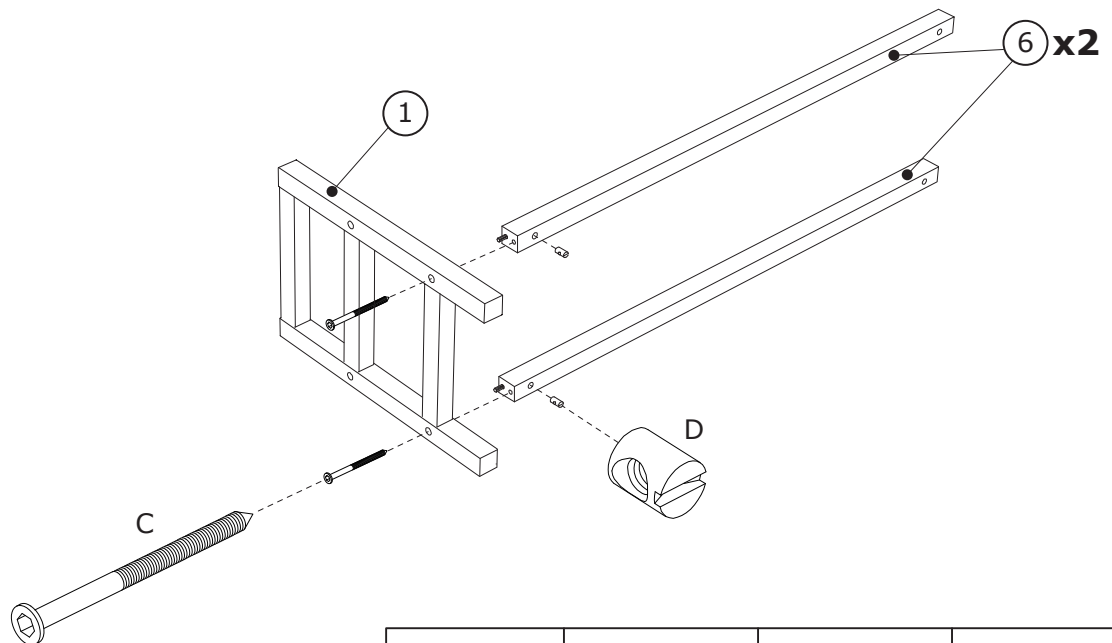

Padova Bench with Cushion  
2 Tier Grey/Black

1401090

**Box 1/1:**

455×320×32mm

1000×340×48mm

Ø15.5×972mm

Ø15.5×972mm

926×32×32mm

926×32×32mm

1

2

3

4

5

$C \times 2$  M6×72 mm	$D \times 2$  Ø10×12 mm	$F \times 1$  4 mm	
---	--	---	---

	 I	 II	 III
--	--	--	---

6

$E \times 2$  M6×38 mm	$F \times 1$  4 mm	
---	---	--

7

<p>E × 2</p>  <p>M6×38 mm</p>	<p>F × 1</p>  <p>4 mm</p>	<p>G × 4</p>  <p>30×30×2mm</p>	
--	--	---	--

8

<p>A × 6</p>  <p>25×25×15 mm</p>	<p>H × 6</p>  <p>Ø3.5×18 mm</p>		
---	--	--	---

9

<p>A × 2</p>  <p>25×25×15 mm</p>	<p>H × 10</p>  <p>Ø3.5×18 mm</p>	
---	---	---

10