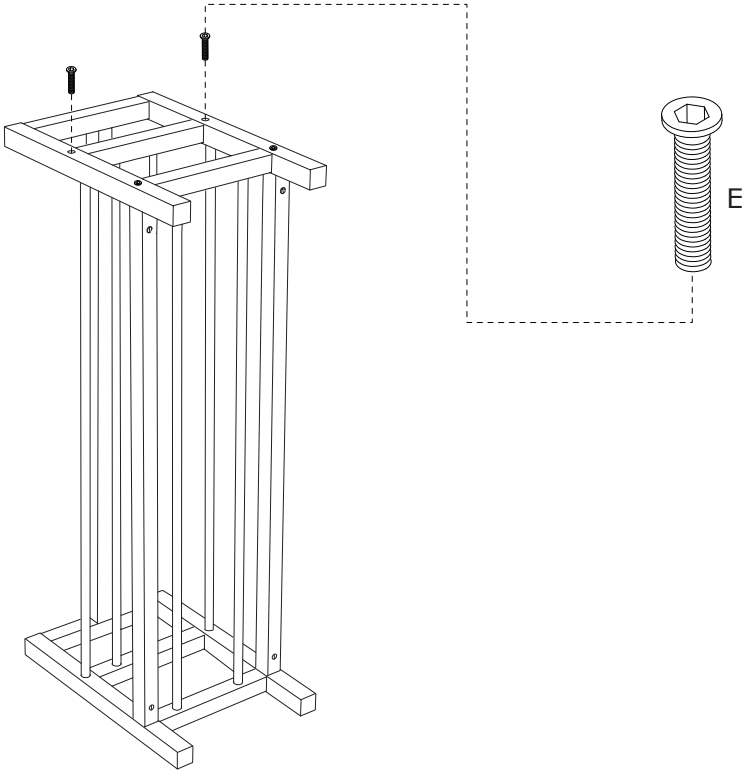

Padova Bench with Cushion  
2 Tier Grey/Black

1401090

**Box 1/1:**

455×320×32mm

1000×340×48mm

Ø15.5×972mm

Ø15.5×972mm

926×32×32mm

926×32×32mm

1

2

3

4

5

$C \times 2$  M6×72 mm	$D \times 2$  Ø10×12 mm	$F \times 1$  4 mm	
---	--	---	---

	 I	 II	 III
--	--	--	---

6

$E \times 2$  M6×38 mm	$F \times 1$  4 mm	
---	---	--

7

<p>E × 2</p>  <p>M6×38 mm</p>	<p>F × 1</p>  <p>4 mm</p>	<p>G × 4</p>  <p>30×30×2mm</p>	
--	--	---	--

8

<p>A × 6</p>  <p>25×25×15 mm</p>	<p>H × 6</p>  <p>Ø3.5×18 mm</p>		
---	--	--	---

9

<p>A × 2</p>  <p>25×25×15 mm</p>	<p>H × 10</p>  <p>Ø3.5×18 mm</p>	
---	---	---

10