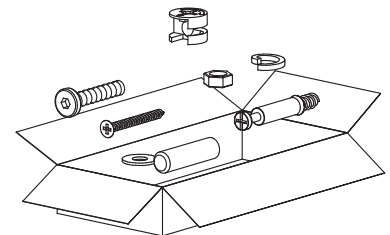

Padova Bench with Cushion  
2 Tier Grey/Black

1401090

**Box 1/1:**

455×320×32mm

1000×340×48mm

Ø15.5×972mm

Ø15.5×972mm

926×32×32mm

926×32×32mm

1

2

3

4

5

$C \times 2$  M6×72 mm	$D \times 2$  Ø10×12 mm	$F \times 1$  4 mm	
---	--	---	---

	 I	 II	 III
--	--	--	---

6

$E \times 2$  M6×38 mm	$F \times 1$  4 mm	
---	---	--

7

<p>E × 2</p>  <p>M6×38 mm</p>	<p>F × 1</p>  <p>4 mm</p>	<p>G × 4</p>  <p>30×30×2mm</p>	
--	--	---	--

8

<p>A × 6</p>  <p>25×25×15 mm</p>	<p>H × 6</p>  <p>Ø3.5×18 mm</p>		
---	--	--	---

9

<p>A × 2</p>  <p>25×25×15 mm</p>	<p>H × 10</p>  <p>Ø3.5×18 mm</p>	
---	---	---

10