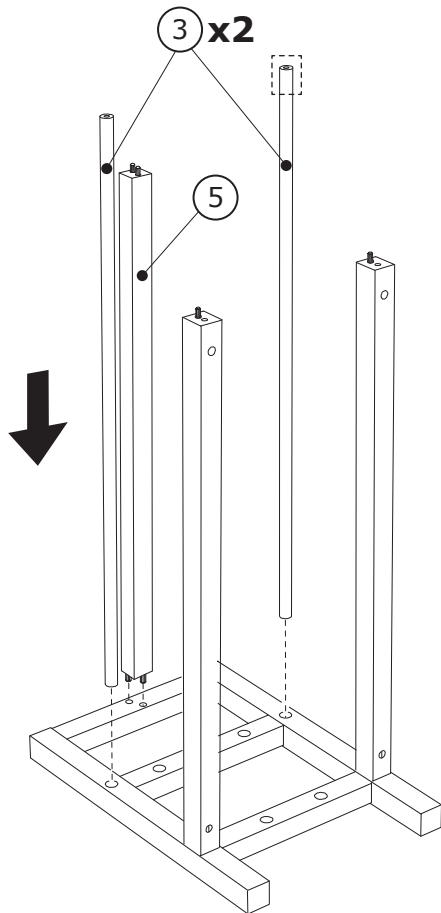

Padova Bench with Cushion  
2 Tier Grey/Black

1401090

**Box 1/1:**

455×320×32mm

1000×340×48mm

Ø15.5×972mm

Ø15.5×972mm

926×32×32mm

926×32×32mm

1

2

3

4

5

$C \times 2$  M6×72 mm	$D \times 2$  Ø10×12 mm	$F \times 1$  4 mm	
---	--	---	---

	 I	 II	 III
--	--	--	---

6

$E \times 2$  M6×38 mm	$F \times 1$  4 mm	
---	---	--

7

<p>E × 2</p>  <p>M6×38 mm</p>	<p>F × 1</p>  <p>4 mm</p>	<p>G × 4</p>  <p>30×30×2mm</p>	
--	--	---	--

8

<p>A × 6</p>  <p>25×25×15 mm</p>	<p>H × 6</p>  <p>Ø3.5×18 mm</p>		
---	--	--	---

9

<p>A × 2</p>  <p>25×25×15 mm</p>	<p>H × 10</p>  <p>Ø3.5×18 mm</p>	
---	---	---

10