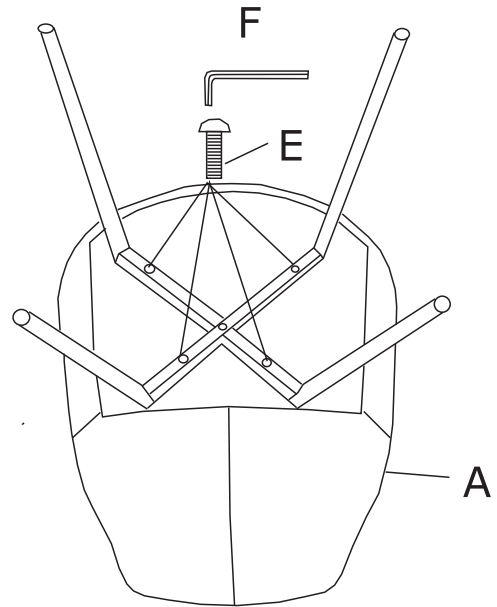

ASSEMBLY INSTRUCTION

SIERRA CHAIR

ROWICO

HOME

Ax1 	Dx1  M6×30MM
Bx1 	Ex4  M6×50MM
Cx1 	Fx1 

①

②

③