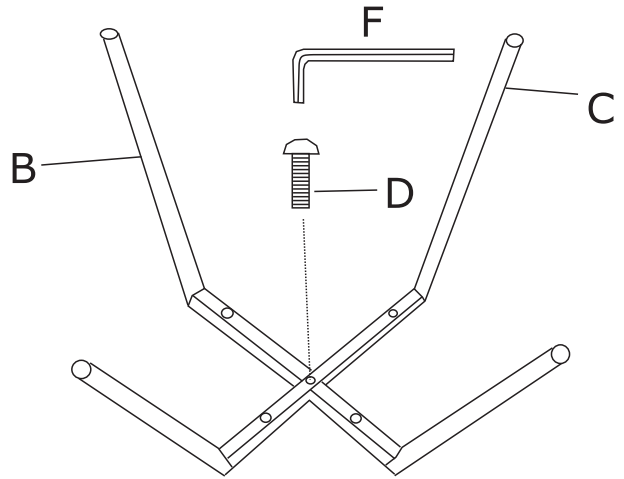

ASSEMBLY INSTRUCTION

SIERRA CHAIR

ROWICO

HOME

Ax1 	Dx1  M6×30MM
Bx1 	Ex4  M6×50MM
Cx1 	Fx1 

①

②

③