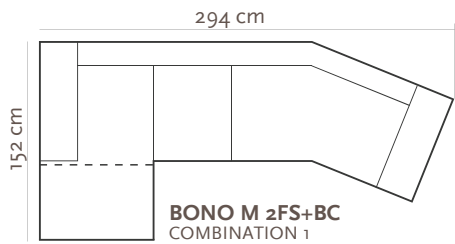

BONO M

U BONO M D+3FS

BONO M 3FS

BONO M

COMPONENTS

ARMRESTS

LEGS

L26
 5,5 x 10,5 cm
 h- 7,5 cm

LEG COLORS:

- 01 Natural
- 02 Light Brown
- 03 Dark Brown
- 04 Black
- 05 Oiled Oak

COMBINATIONS

SEAT CUSHION: Polyurethane Foam T30125
FRAME: Birch plywood & pine

L version available - SEAT 60 x 92 cm
 XL version available - SEAT 70 x 92 cm