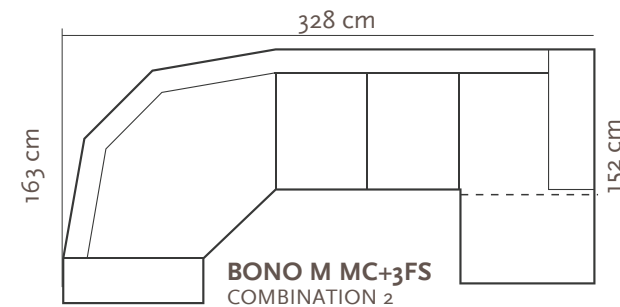

BONO M

U BONO M D+3FS

BONO M 3FS

BONO M

COMPONENTS

ARMRESTS

LEGS

L26
 5,5 x 10,5 cm
 h- 7,5 cm

LEG COLORS:

- 01 Natural
- 02 Light Brown
- 03 Dark Brown
- 04 Black
- 05 Oiled Oak

COMBINATIONS

SEAT CUSHION: Polyurethane Foam T30125
FRAME: Birch plywood & pine

L version available - SEAT 60 x 92 cm
 XL version available - SEAT 70 x 92 cm