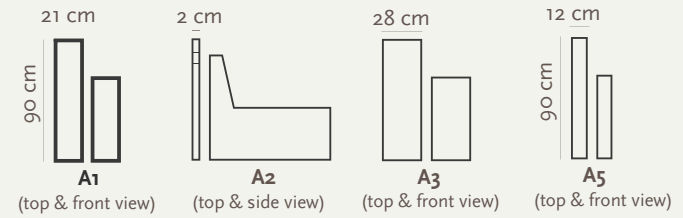

BONO M

U BONO M D+3FS

BONO M 3FS

BONO M

COMPONENTS

ARMRESTS

LEGS

L26
 5,5 x 10,5 cm
 h- 7,5 cm

LEG COLORS:

- 01 Natural
- 02 Light Brown
- 03 Dark Brown
- 04 Black
- 05 Oiled Oak

COMBINATIONS

SEAT CUSHION: Polyurethane Foam T30125
FRAME: Birch plywood & pine

L version available - SEAT 60 x 92 cm
 XL version available - SEAT 70 x 92 cm