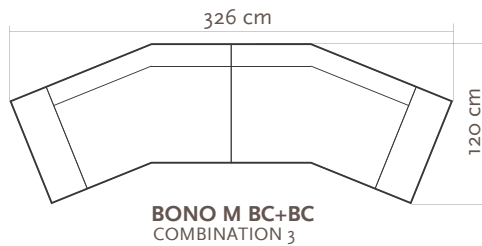

BONO M

U BONO M D+3FS

BONO M 3FS

BONO M

COMPONENTS

ARMRESTS

LEGS

L26
 5,5 x 10,5 cm
 h- 7,5 cm

LEG COLORS:

- 01 Natural
- 02 Light Brown
- 03 Dark Brown
- 04 Black
- 05 Oiled Oak

COMBINATIONS

SEAT CUSHION: Polyurethane Foam T30125
FRAME: Birch plywood & pine

L version available - SEAT 60 x 92 cm
 XL version available - SEAT 70 x 92 cm