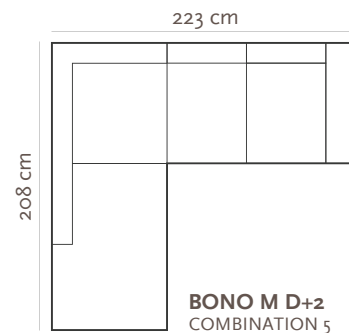

BONO M

U BONO M D+3FS

BONO M 3FS

BONO M

COMPONENTS

ARMRESTS

LEGS

L26
 5,5 x 10,5 cm
 h- 7,5 cm

LEG COLORS:

- 01 Natural
- 02 Light Brown
- 03 Dark Brown
- 04 Black
- 05 Oiled Oak

COMBINATIONS

SEAT CUSHION: Polyurethane Foam T30125
FRAME: Birch plywood & pine

L version available - SEAT 60 x 92 cm
 XL version available - SEAT 70 x 92 cm