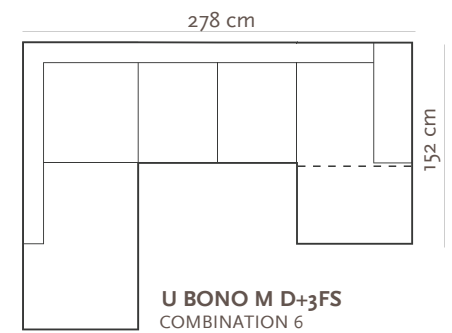

BONO M

U BONO M D+3FS

BONO M 3FS

BONO M

COMPONENTS

ARMRESTS

LEGS

L26
 5,5 x 10,5 cm
 h- 7,5 cm

LEG COLORS:

- 01 Natural
- 02 Light Brown
- 03 Dark Brown
- 04 Black
- 05 Oiled Oak

COMBINATIONS

SEAT CUSHION: Polyurethane Foam T30125
FRAME: Birch plywood & pine

L version available - SEAT 60 x 92 cm
 XL version available - SEAT 70 x 92 cm