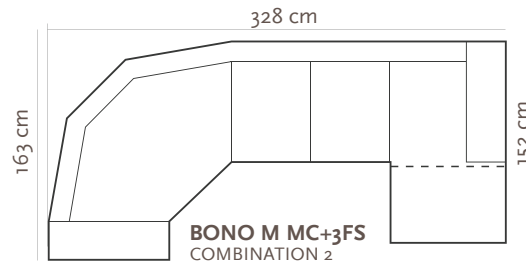

BONO M

U BONO M D+3FS

BONO M 3FS

BONO M

COMPONENTS

ARMRESTS

LEGS

L26
 5,5 x 10,5 cm
 h- 7,5 cm

LEG COLORS:

- 01 Natural
- 02 Light Brown
- 03 Dark Brown
- 04 Black
- 05 Oiled Oak

COMBINATIONS

SEAT CUSHION: Polyurethane Foam T30125
FRAME: Birch plywood & pine

L version available - SEAT 60 x 92 cm
 XL version available - SEAT 70 x 92 cm