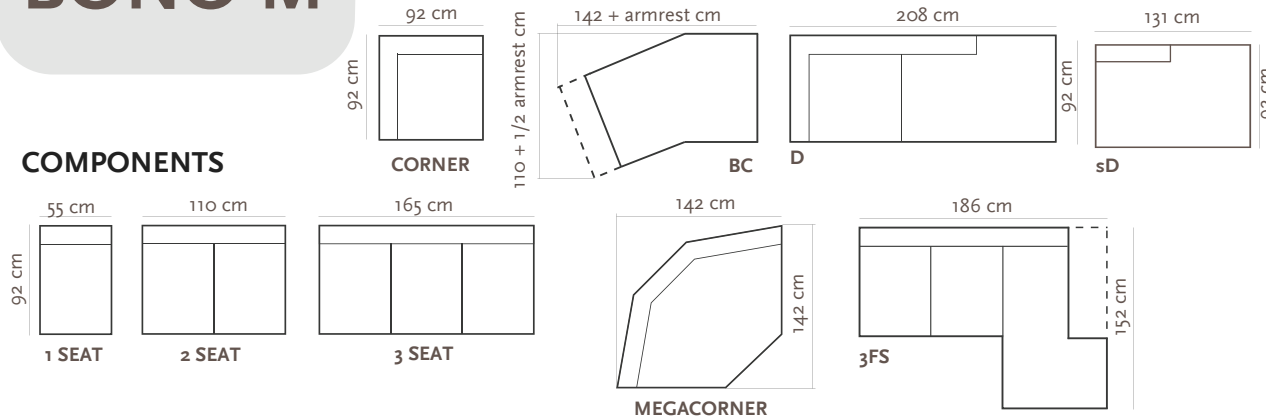

BONO M

U BONO M D+3FS

BONO M 3FS

BONO M

COMPONENTS

ARMRESTS

LEGS

L26
 5,5 x 10,5 cm
 h- 7,5 cm

LEG COLORS:

- 01 Natural
- 02 Light Brown
- 03 Dark Brown
- 04 Black
- 05 Oiled Oak

COMBINATIONS

SEAT CUSHION: Polyurethane Foam T30125
FRAME: Birch plywood & pine

L version available - SEAT 60 x 92 cm
 XL version available - SEAT 70 x 92 cm