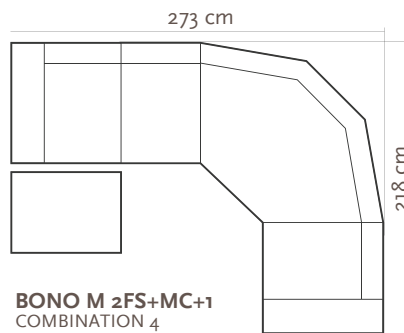

BONO M

U BONO M D+3FS

BONO M 3FS

BONO M

COMPONENTS

ARMRESTS

LEGS

L26
 5,5 x 10,5 cm
 h- 7,5 cm

LEG COLORS:

- 01 Natural
- 02 Light Brown
- 03 Dark Brown
- 04 Black
- 05 Oiled Oak

COMBINATIONS

SEAT CUSHION: Polyurethane Foam T30125
FRAME: Birch plywood & pine

L version available - SEAT 60 x 92 cm
 XL version available - SEAT 70 x 92 cm